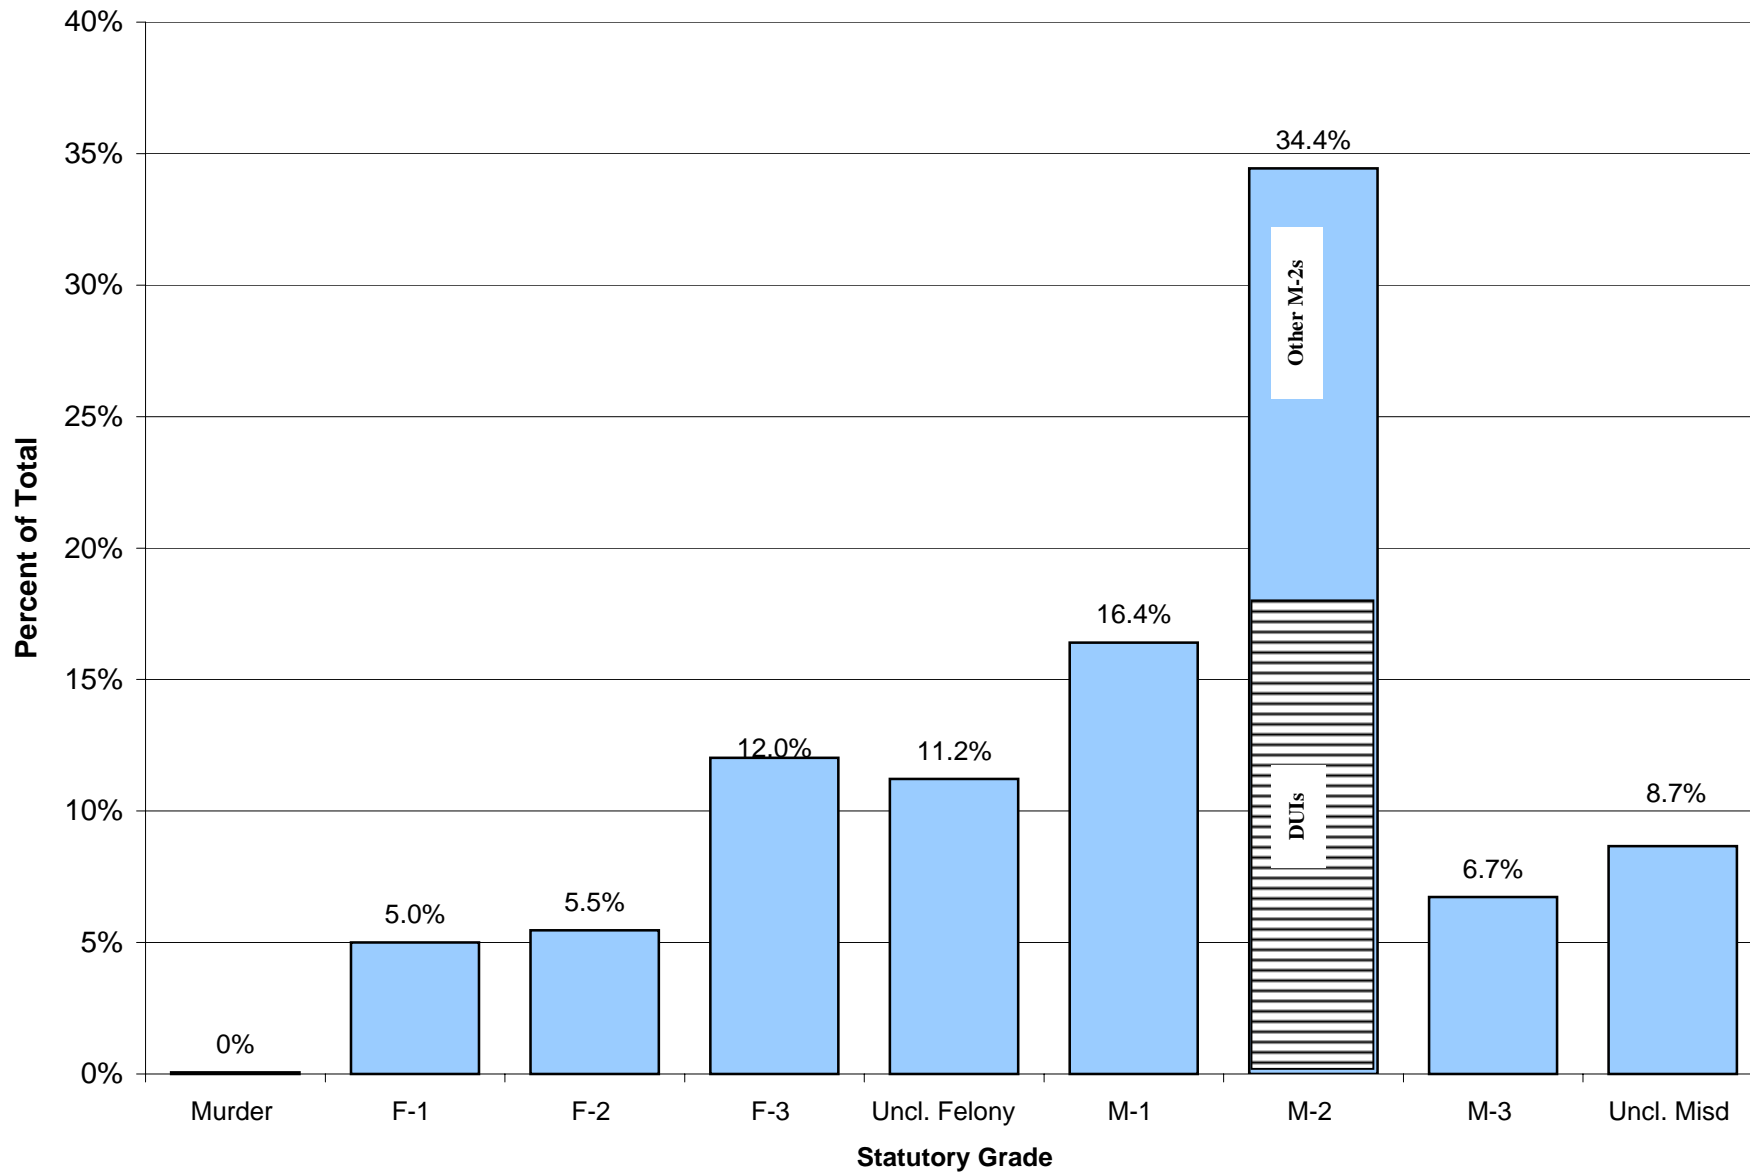

Figure E: Distribution of 1999 Sentences by Grade of Offender*

*Based on 77,211 sentences reporting statutory grade of the offense.